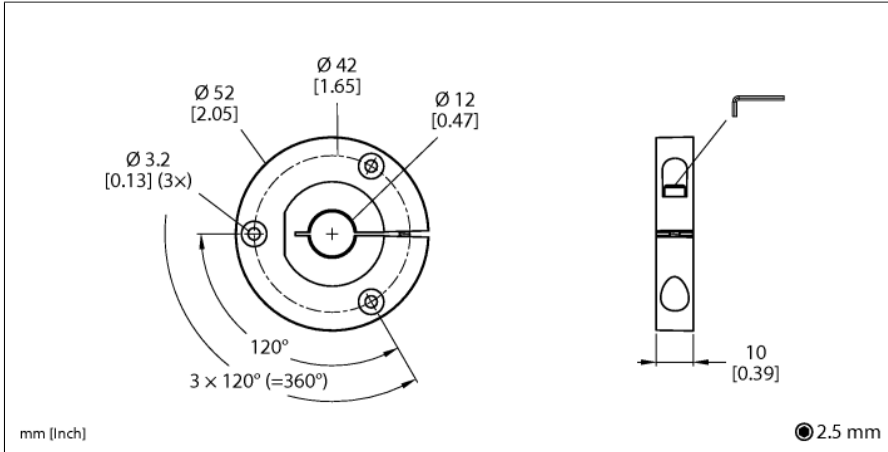

Accessories

Positioning Element For Encoders RI-QR24 P3-RI-QR24

- Positioning element, for $\varnothing 12$ mm shafts

| | |
|------------------|---------------|
| Type | P3-RI-QR24 |
| ID | 1590923 |
| Housing material | Metal/plastic |