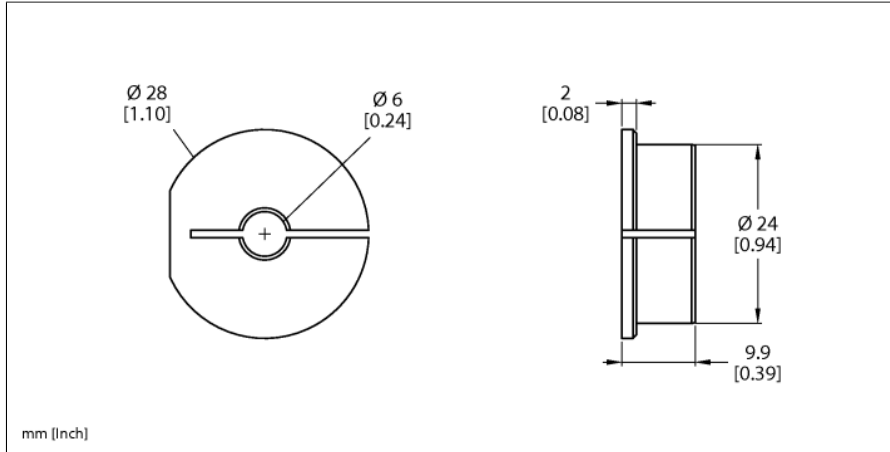

Accessories

Adapter Sleeve

For Encoders RI-QR24 RA5-QR24

- Reducing bush 6 mm

Type	RA5-QR24
ID	1590932
Housing material	Aluminium